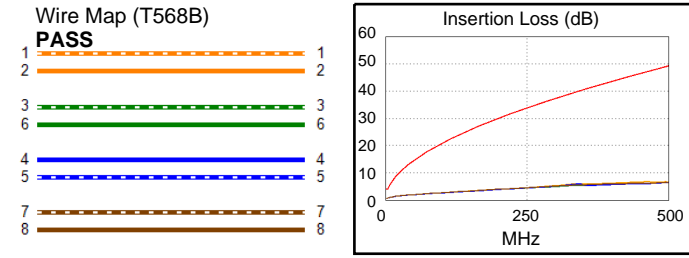

**Cable ID: PCF6A-10CU-1000-W-001**

**Test Limit: ISO11801 Channel Class Ea**  
Limits Version: V7.11  
Date / Time: 2025/10/20 08:59:49  
Operator: Impakt S.A - Serwis  
**Headroom 15.9 dB (NEXT 3,6-4,5)**  
Cable Type: Cat 6A S/FTP  
NVP: 77.0%

Length (m), Limit 100.0	[Pair 1,2]	10.2
Prop. Delay (ns), Limit 555	[Pair 4,5]	45
Delay Skew (ns), Limit 50	[Pair 3,6]	1
Resistance (ohms), Limit 25.00	[Pair 7,8]	2.50
Insertion Loss Margin (dB)	[Pair 1,2]	42.3
Frequency (MHz)	[Pair 1,2]	495.0
Limit (dB)	[Pair 1,2]	49.0