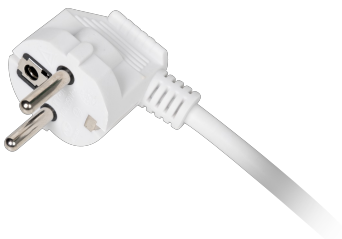

# POWER STRIP 4-SOCKETS

## PRODUCT FEATURES:

- The strips are equipped with protective shutters, which provide excellent protection against
- Wires made of pure copper, with a cross-section of 1.0 mm<sup>2</sup>
- 20 protection class

## PRODUCT SPECIFICATION:

Outlet type	Type E
Number of outlets	4
Plug type	Uni-schuko
Current rate	10 A
Cable length	1,5 m
Power	2 500 W
Colour	White
Dimensions	205 x 45 x 37 mm