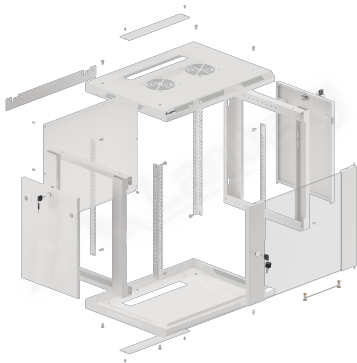

WF01-6409-10S

RACK CABINET 19" WALL-MOUNT

PRODUCT FEATURES:

- Made of high quality rolled steel
- Designed for self-assembly (FLAT PACK)
- Equipped with numbered mounting rails
- Has the ability to mount optional wheels
- Included wall mounting bracket
- Cable entry panel: top and bottom

PRODUCT SPECIFICATION:

Type of cabinet	Wall mount
Size	19"
ICT Height	9 U
Assembly type	Self-assembly
Weatherproof rating	IP20
Working depth	379,5 mm
Standard	ANSI/EIA RS-310-D, DIN 41491/PART 1, DIN 41494/PART 7, ETSI, IEC297-2:1982
Maximum static load	60 kg
Front door types	Temper glass
Slot amount for fans	2
Colour	Gray
Front door thickness	5 mm
Upper & lower panel thickness	1,2 mm
Side panel thickness	1 mm
Mounting rails thickness	1,5 mm
Other elements sheet thickness	1,2 mm
Depth	450 mm
Weight	18 kg
Included Accessories	User guide, Grounding cable, M6 screws, Mounting bracket, Front lock, Side locks, Set of assembly elements