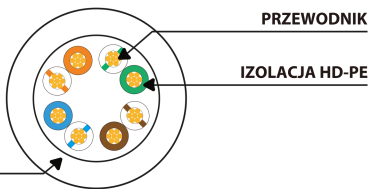

# PATCHCORD CAT.5E UTP

## PRODUCT FEATURES:

- Cable without shielding – U/UTP
- Category compliance confirmed by Fluke tester
- Stranded wires made from CCA

## PRODUCT SPECIFICATION:

Cable length	200 cm
ICT category	Cat. 5/5e
Shielding type	U/UTP
Colour	Blue
AWG	26
Coating	PVC
External lagging	4,8 mm
Maximum operating frequency	up to 100 MHz
Material	Copper plated (CCA)