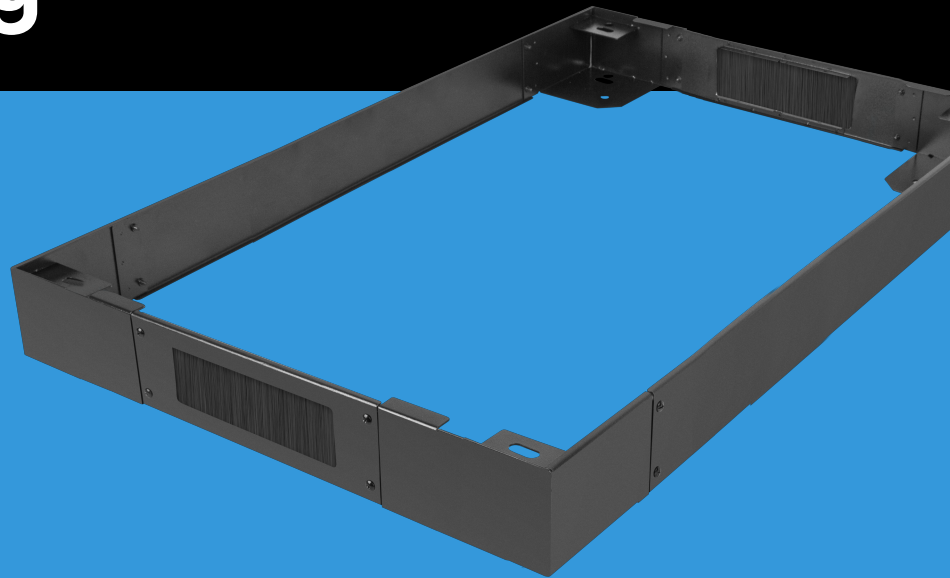

CK01-82-B

PLINTH FOR 800X1200

PRODUCT FEATURES:

- Cable glands at the front and back of the cabinet equipped with a brush panel.

PRODUCT SPECIFICATION:

RAL color	RAL9004
Type	Plinth
Size	19"
Material	Steel
Colour	Black
Weight	9,04 kg
Dimensions	1 200 x 800 x 100 mm