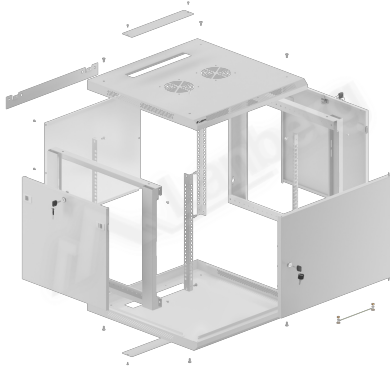

WF01-6609-00S

RACK CABINET 19" WALL-MOUNT

PRODUCT FEATURES:

- Made of high quality rolled steel
- Designed for self-assembly (FLAT PACK)
- Equipped with numbered mounting rails
- Has the ability to mount optional wheels
- Included wall mounting bracket
- Cable entry panel: top and bottom

PRODUCT SPECIFICATION:

Type of cabinet	Wall mount
Size	19"
ICT Height	9 U
Assembly type	Self-assembly
Weatherproof rating	IP20
Working depth	529,5 mm
Standard	ANSI/EIA RS-310-D, DIN 41491/PART 1, DIN 41494/PART 7, ETSI, IEC297-2:1982
Maximum static load	60 kg
Front door types	Metal
Slot amount for fans	2
Colour	Gray
Front door thickness	1 mm
Upper & lower panel thickness	1 mm
Side panel thickness	1 mm
Mounting rails thickness	1,5 mm
Other elements sheet thickness	1,2 mm
Depth	600 mm
Weight	23,64 kg
Included Accessories	User guide, Grounding cable, M6 screws, Mounting bracket, Front lock, Side locks, Set of assembly elements