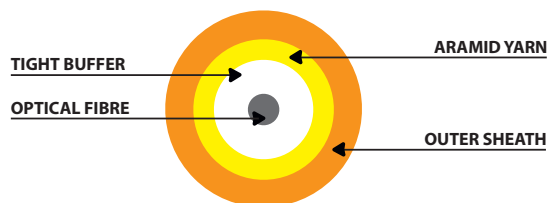

FO-SASA-SS21-0___-WH

FIBER OPTIC PATCHCORD

PRODUCT SPECIFICATION:

- Connector type: SC
- Polishing standard: APC - ANGLED PHYSICAL CONTACT
- Fiber type: G657A2
- Type of optical fiber: single-mode (SM)
- Fiber diameter: 9/125 μm
- Cable Construction: SIMPLEX
- Cable diameter: 3.0 mm
- Coating: LSZH, LSOH (Low smoke zero halogen)
- Insertion loss: ≤ 0,25 dB
- Return loss: ≥ 60 dB
- Operating temperature: -40 – 85°C
- Minimum bend radius: 8 mm
- Color: white
- Cable length: 2.5m, 5 m, 10 m, 15 m, 20 m, 25 m, 30 m, 35 m, 40 m, 50 m